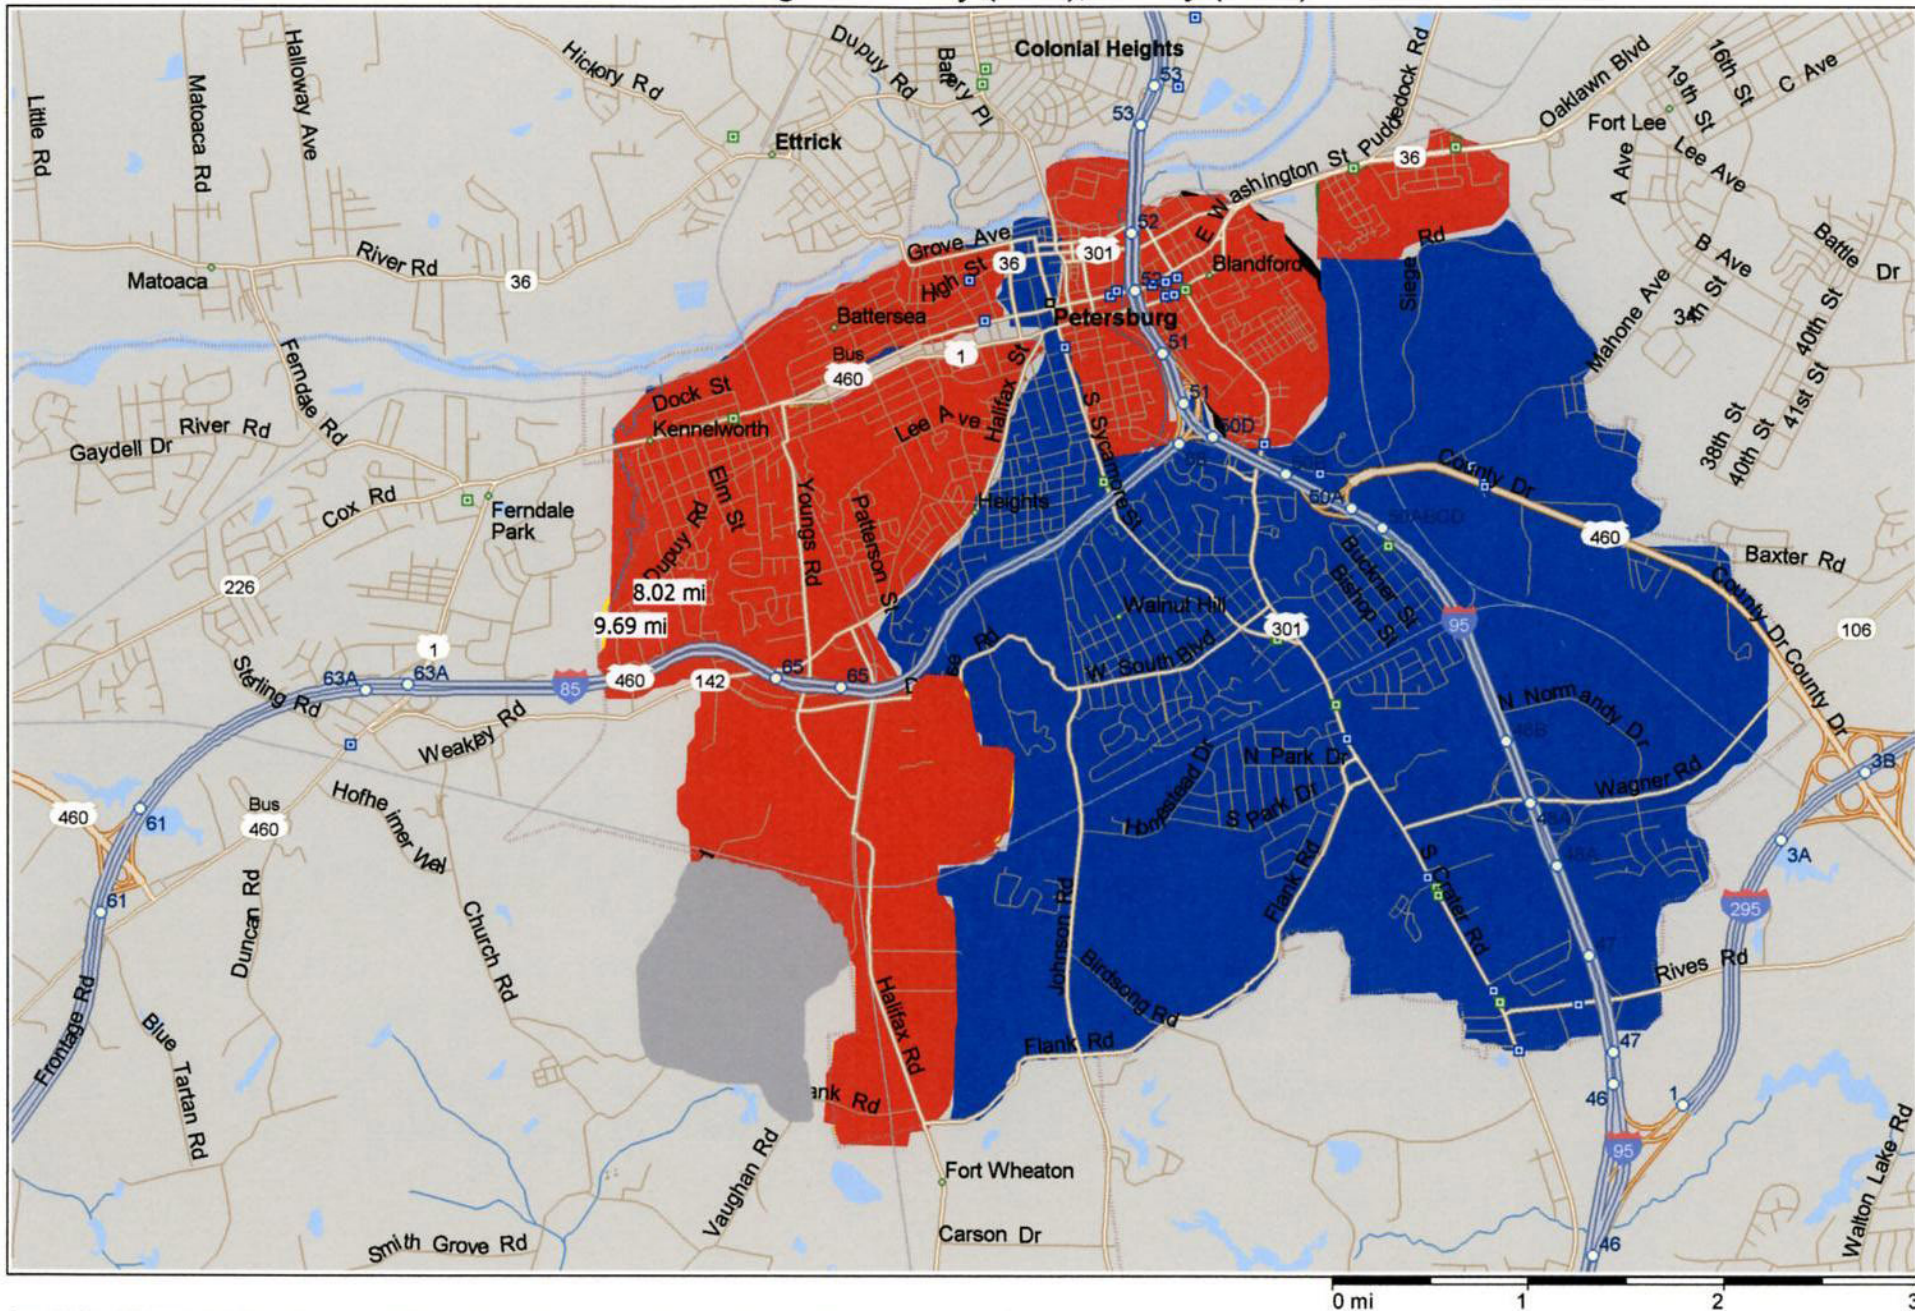

Petersburg- Thursday (Red), Friday (Blue)

Copyright © and (P) 1988–2006 Microsoft Corporation and/or its suppliers. All rights reserved. <http://www.microsoft.com/mappoint/>
Portions © 1990–2005 InstallShield Software Corporation. All rights reserved. Certain mapping and direction data © 2005 NAVTEQ. All rights reserved. The Data for areas of Canada includes information taken with permission from Canadian authorities, including: © Her Majesty the Queen in Right of Canada, © Queen's Printer for Ontario. NAVTEQ and NAVTEQ ON BOARD are trademarks of NAVTEQ. © 2005 Tele Atlas North America, Inc. All rights reserved. Tele Atlas and Tele Atlas North America are trademarks of Tele Atlas, Inc.